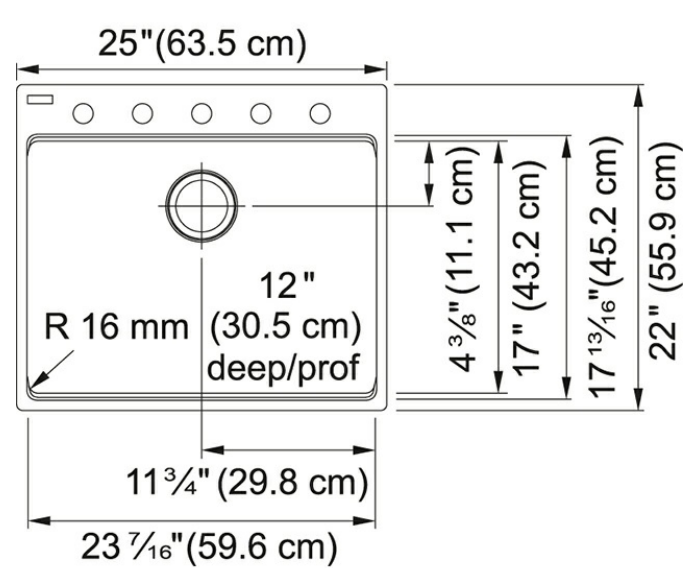

Product Picture

Product Dimensions

Length overall	25"
Width overall	22"
Length of large bowl	23 7/16"
Width of large bowl	17"
Depth of large bowl	12"
Minimum Cabinet Size	27"

Technical Drawing

General Information